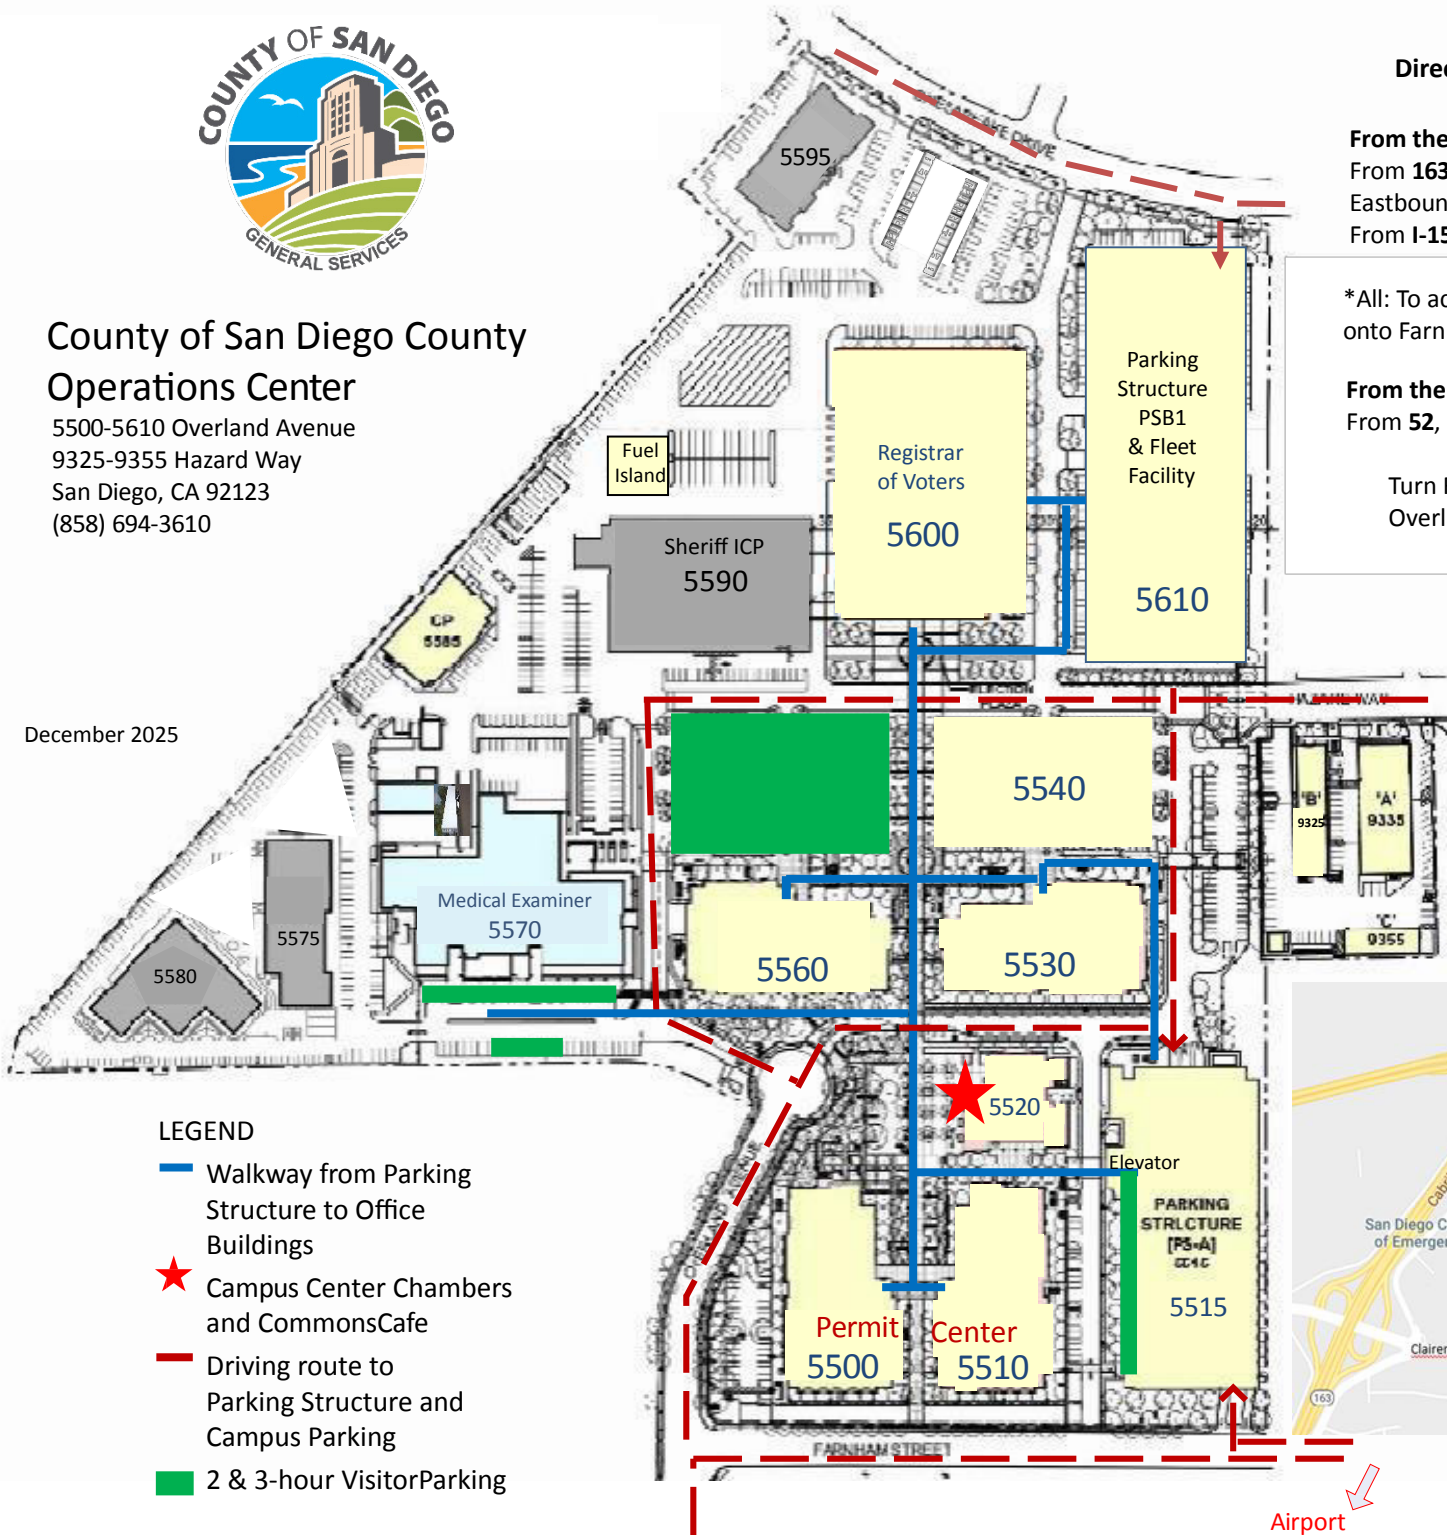

## Directions to the County Operations Center

### From the North or South (Airport)

From **163**, exit onto Clairemont Mesa Blvd.  
 Eastbound Turn Left (North) onto Overland Avenue  
 From **I-15**, exit onto Clairemont Mesa Blvd. Westbound

\*All: To access Parking Structure from Overland turn right onto Farnham Street. Parking Structure is on the left.

### From the East or West

From **52**, exit onto Ruffin Road Southbound

Turn Right into Parking Structure or proceed to Overland

### LEGEND

- Walkway from Parking Structure to Office Buildings
- ★ Campus Center Chambers and CommonsCafe
- - - Driving route to Parking Structure and Campus Parking
- 2 & 3-hour Visitor Parking

Airport