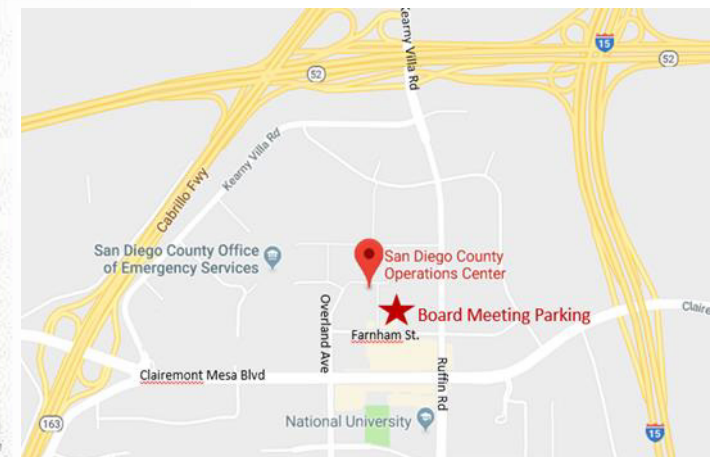

### From the North or South (Airport)

From **163**, exit onto Clairemont Mesa Blvd.  
 Eastbound Turn Left (North) onto Overland Avenue  
 From **I-15**, exit onto Clairemont Mesa Blvd. Westbound

\*All: To access Parking Structure from Overland turn right onto Farnham Street. Parking Structure is on the left.

### From the East or West

From **52**, exit onto Ruffin Road Southbound

Turn Right into Parking Structure or proceed to Overland

### LEGEND

- Walkway from Parking Structure to Office Buildings
- ★ Campus Center Chambers and CommonsCafe
- - - Driving route to Parking Structure and Campus Parking
- 2 & 3-hour Visitor Parking

Airport